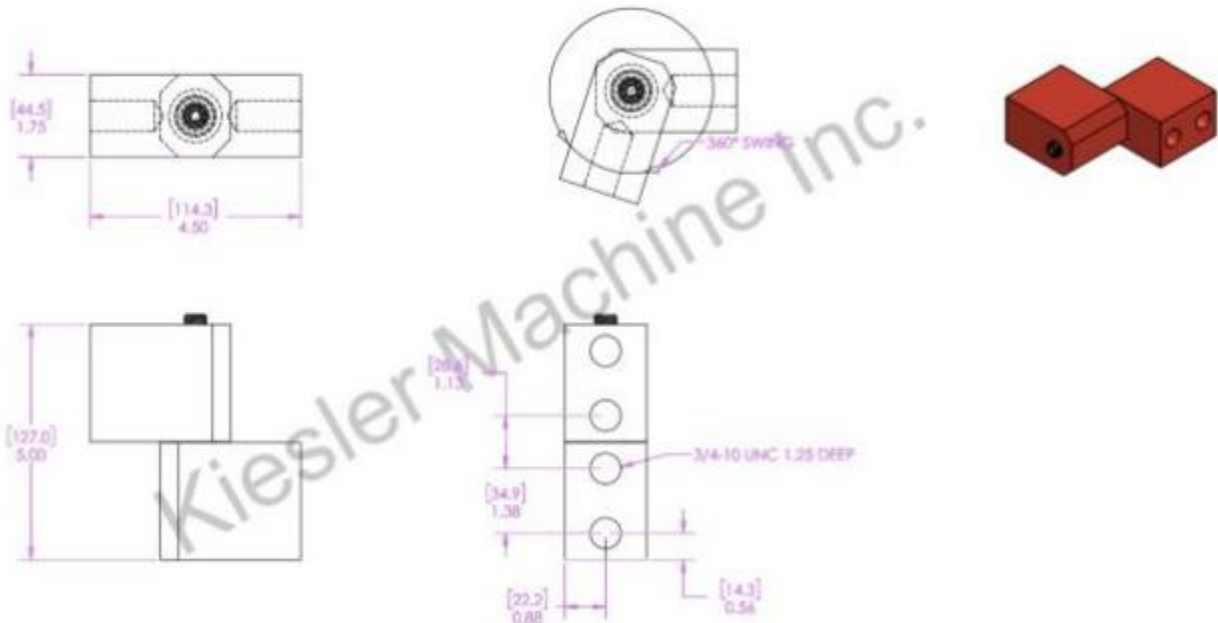

5"x 4.5" Extended Barrel Hinges

Model No.: 2875KS-316

Price: \$ 820

- Material Type: 316L Stainless Steel
- Maximum Vertical Load: 3,000 LBS
- Maximum Radial Load: 1,220 LBS
- Approx. Width: 4.5"
- Height: 5"
- Weight: 6.4 LBS